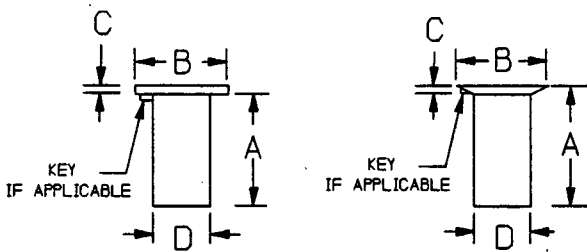

Blind Rivet Nuts

Rivnut Installation Tool

part numbers

C845-440
C845-632
C845-1032
C845-428

Top quality—all metal comes with hex key

Basic #
NAS1329, Protruding Flathead
NAS1330, Countersunk Head

Material
A- Aluminum
C- Corrosion Resistant Steel
H- Alloy Steel, Cadmium Plated
S- Carbon Steel, Cadmium Plated

NAS1329 A 06 K 75

Maximum Grip length
See chart for selection of this #

Thread Size
06- 6-32 threads
08- 8-32 threads
3 - 10-32 threads
4 - 1/4-28 threads

Design Details
K- Keyed with an open end
- - No key, open end
KB- Keyed with a closed end

A *, This dimension is ten to twenty percent longer for rivet nuts with closed ends.

Documents in this catalog for REFERENCE ONLY, not intended for design. Not guaranteed for accuracy.

CROSS REFERENCE CHART